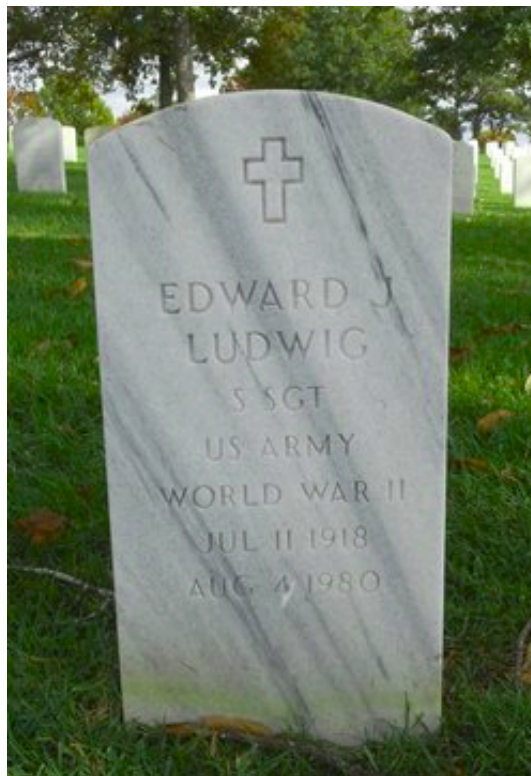

Edward J Ludwig

[Memorial](#)

[Photos](#)

[Flowers](#)

[Share](#)

[Edit](#)

[Learn about removing the ads from this memorial...](#)

Birth: Jul. 11, 1918

Death: Aug. 4, 1980

Family links:

Spouse:

[Cecilia G. Steffen Ludwig (1919 - 2012)*](#)

[*Calculated relationship](#)

Inscription:

US ARMY S SGT WORLD WAR II

Burial:

[Jefferson Barracks National Cemetery](#)

Lemay

St. Louis County

Missouri, USA

Plot: Q 0 814

[Edit Virtual Cemetery info [?]](#)

Created by: [Marvin & Samme Templin](#)

Record added: Dec 01, 2011

Find A Grave Memorial# 81339238

Added by: [Carol Beck](#)